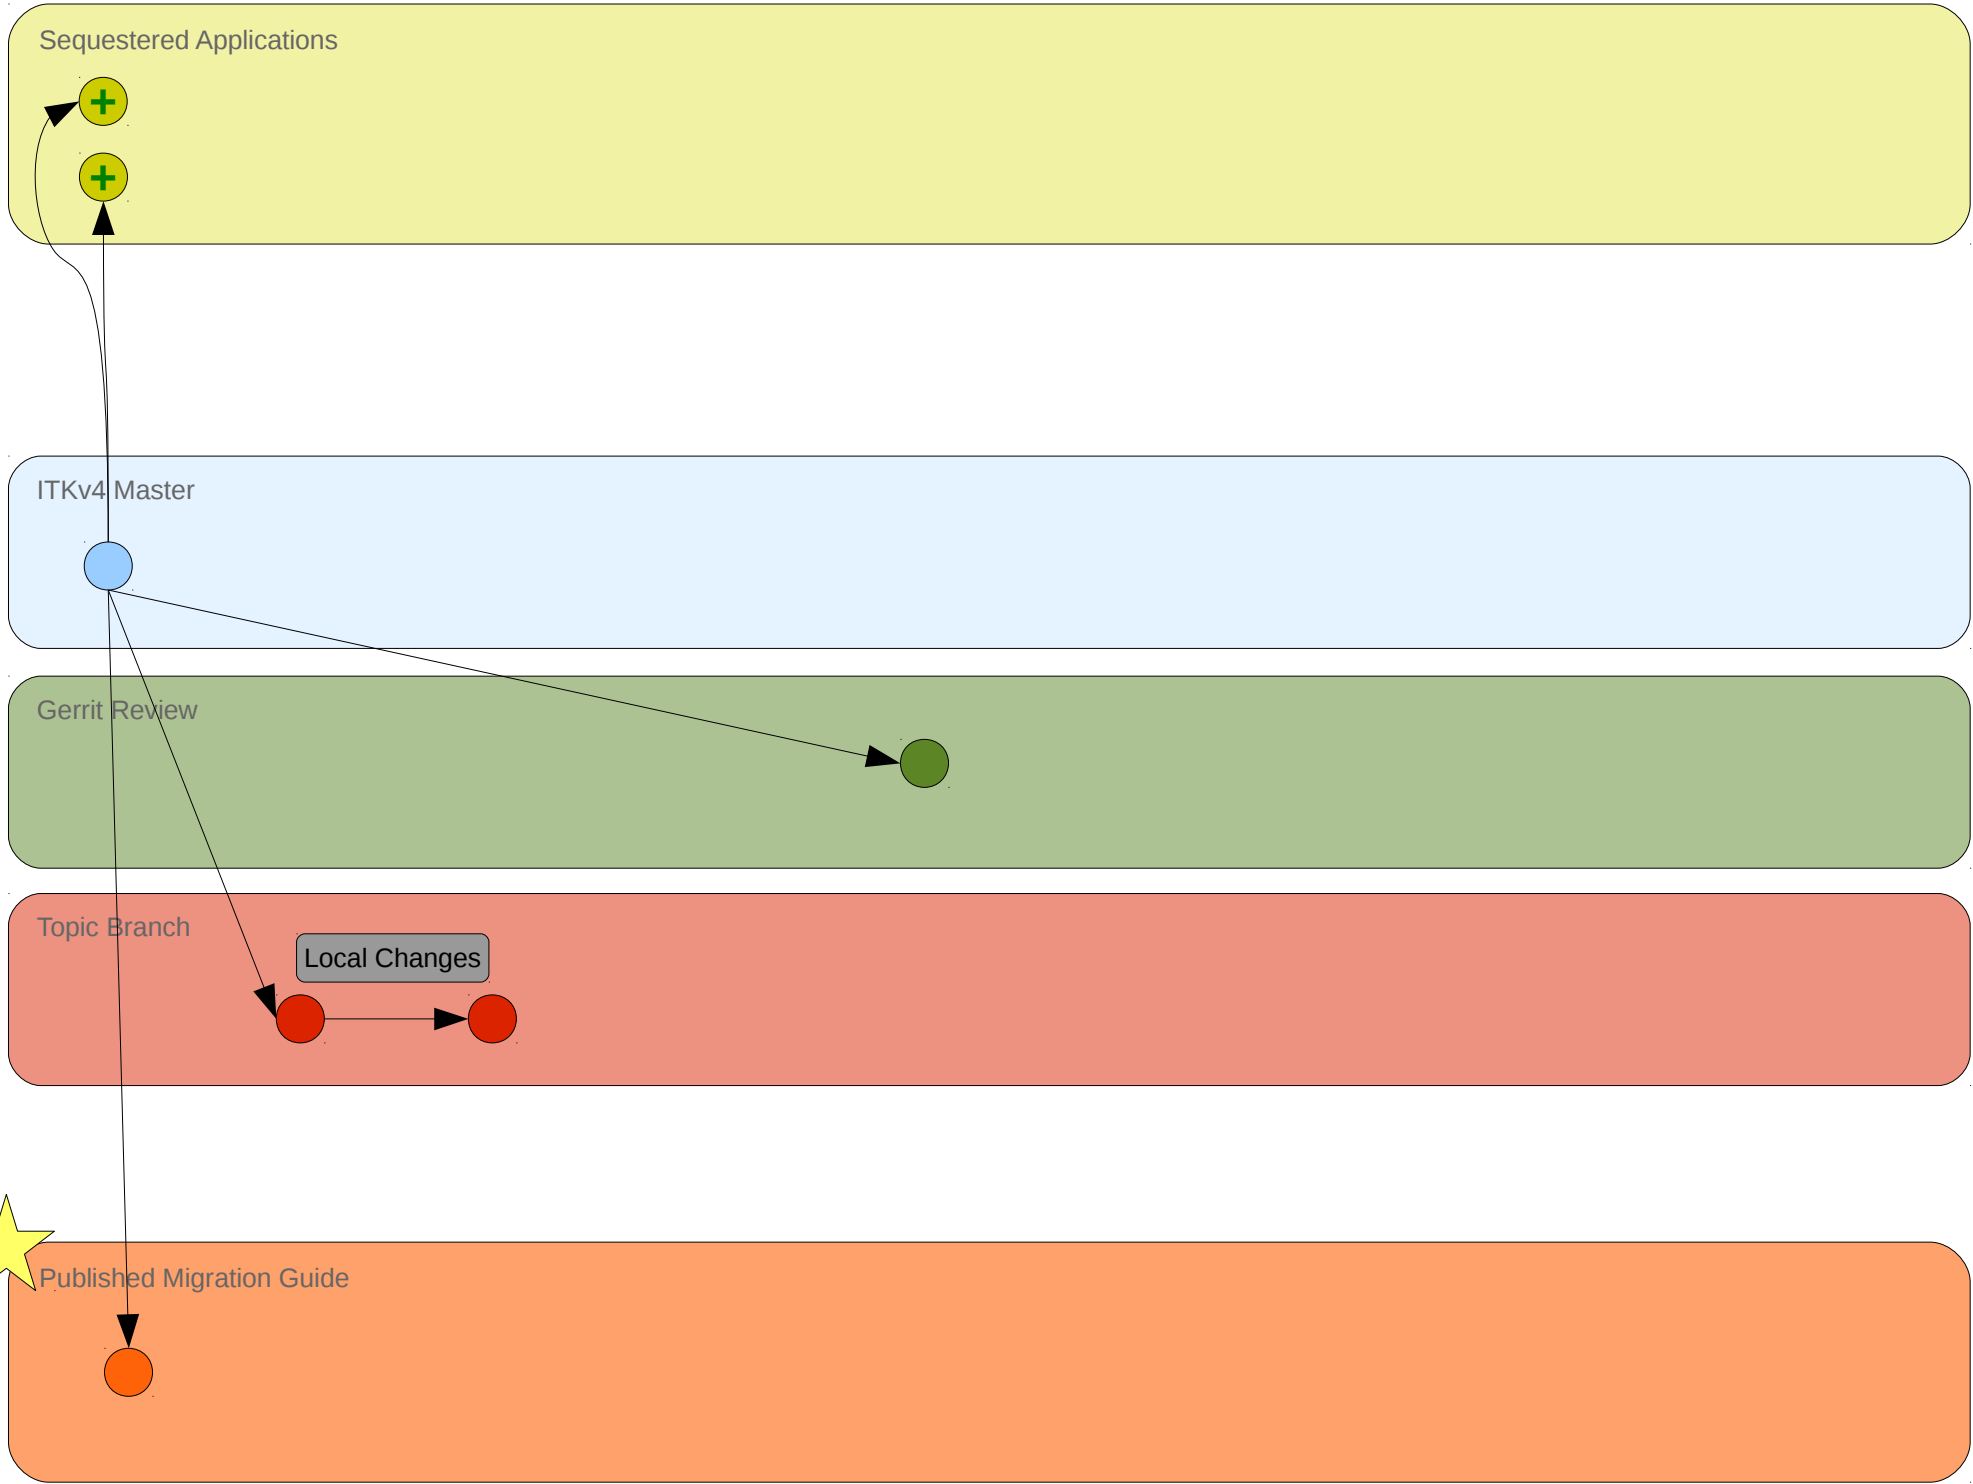

Sequestered Applications

ITKv4 Master

Gerrit Review

Published Migration Guide

DAY 1

DAY 1

DAY 2

DAY 1

DAY 2

DAY 1

DAY 2

DAY 1

DAY 2

DAY 1

DAY 2