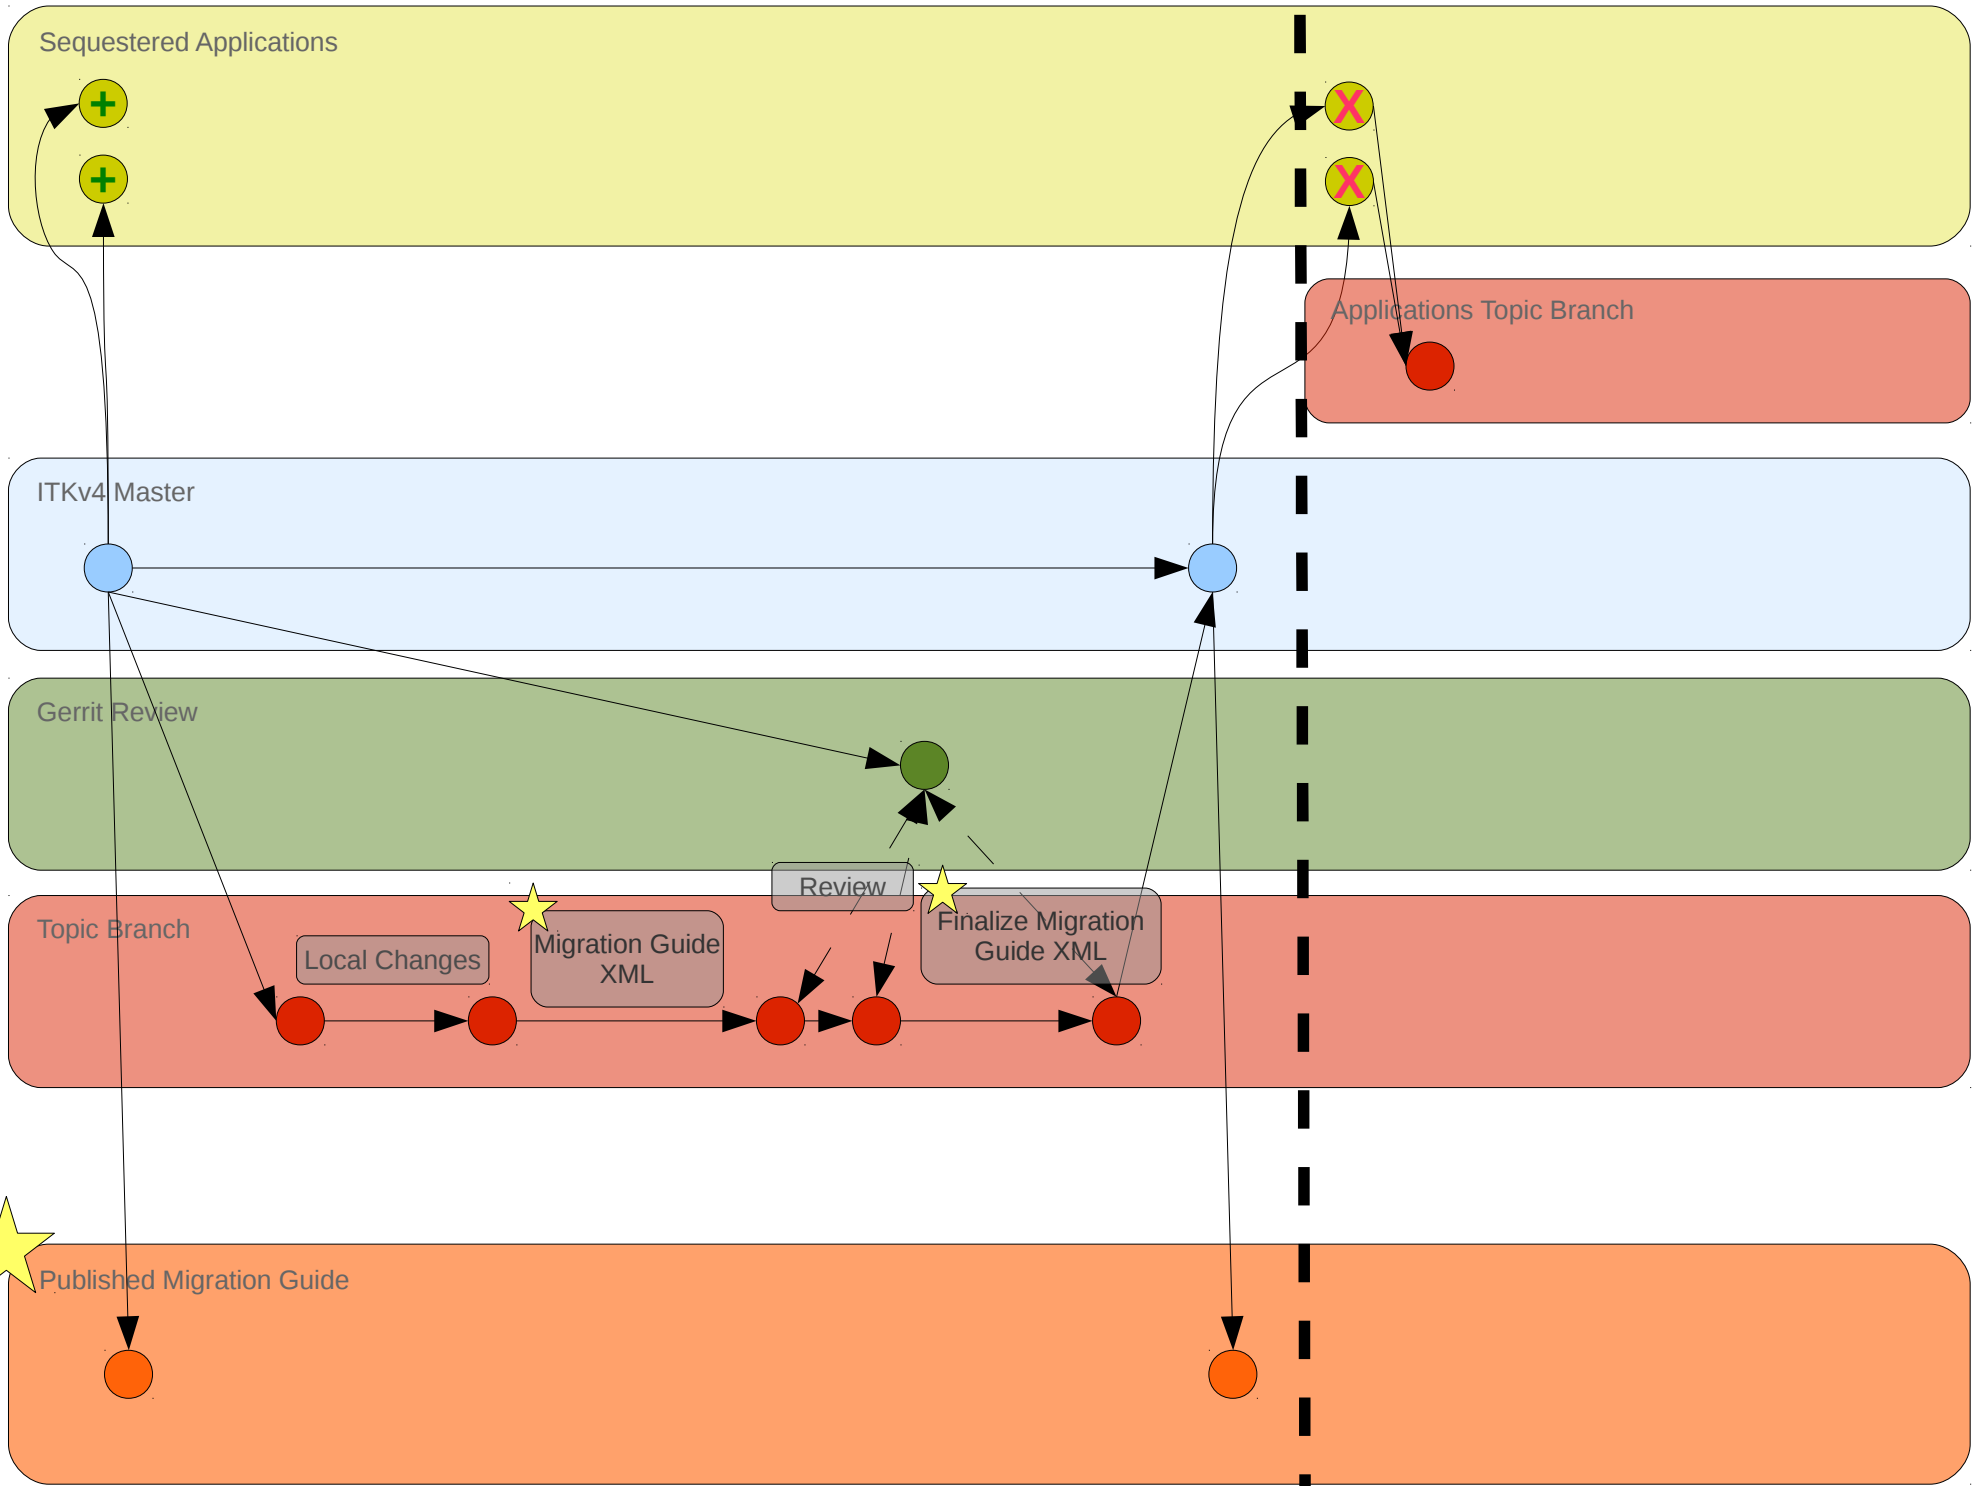

Sequestered Applications

ITKv4 Master

Gerrit Review

Published Migration Guide

DAY 1

DAY 1

DAY 2

DAY 1

DAY 2

DAY 1

DAY 2

DAY 1

DAY 2

DAY 1

DAY 2