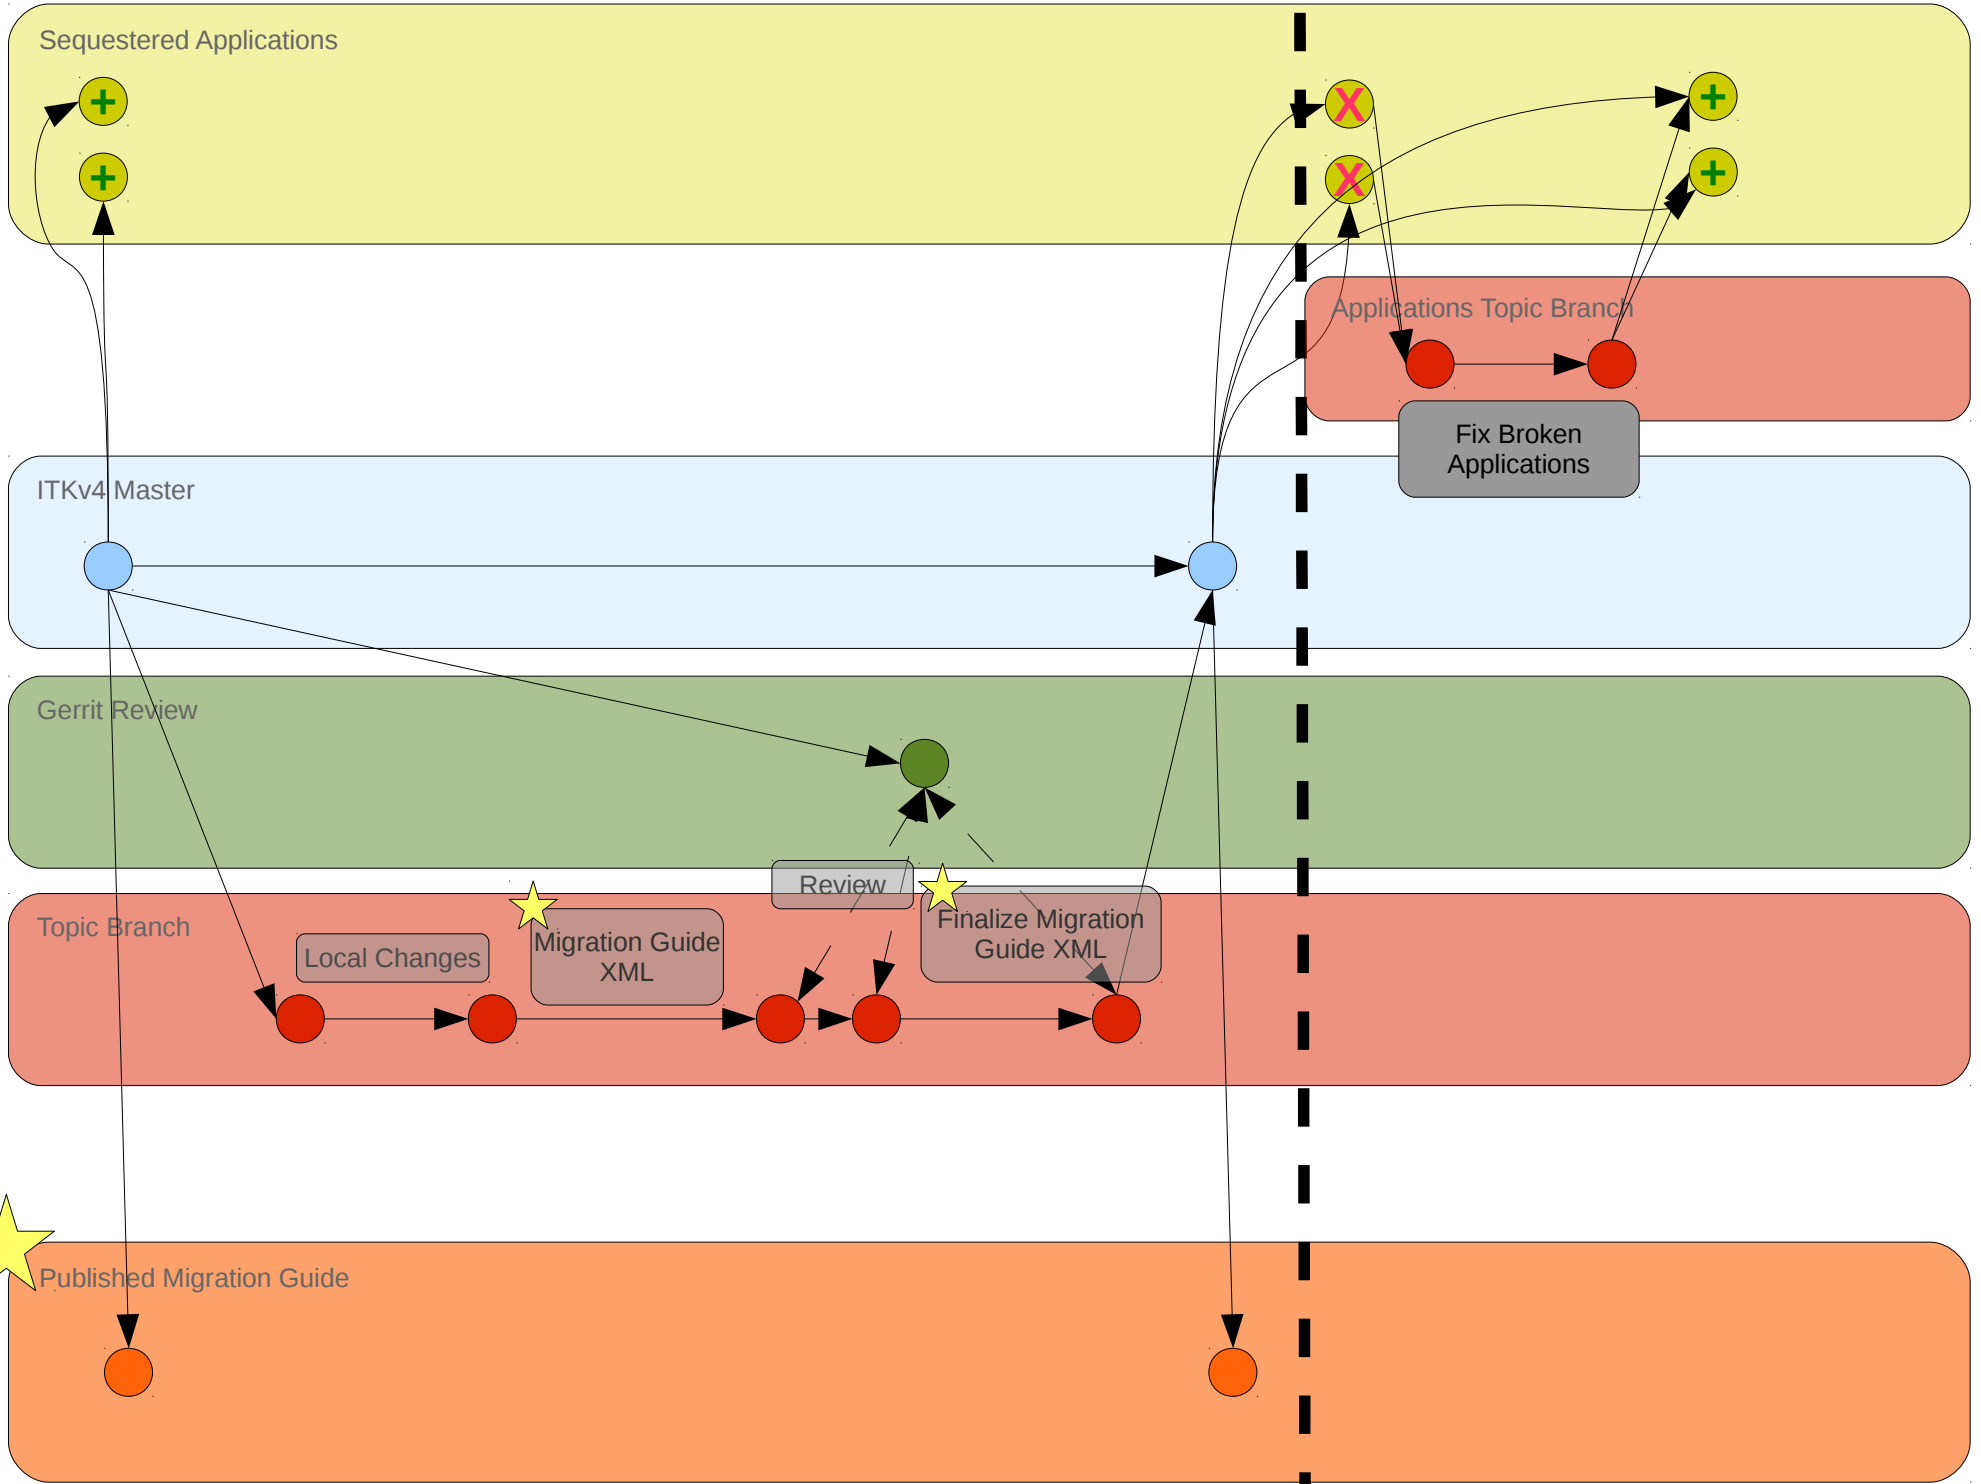

Sequestered Applications

ITKv4 Master

Gerrit Review

Published Migration Guide

DAY 1

DAY 1

DAY 2

DAY 1

DAY 2

DAY 1

DAY 2

DAY 1

DAY 2

DAY 1

DAY 2