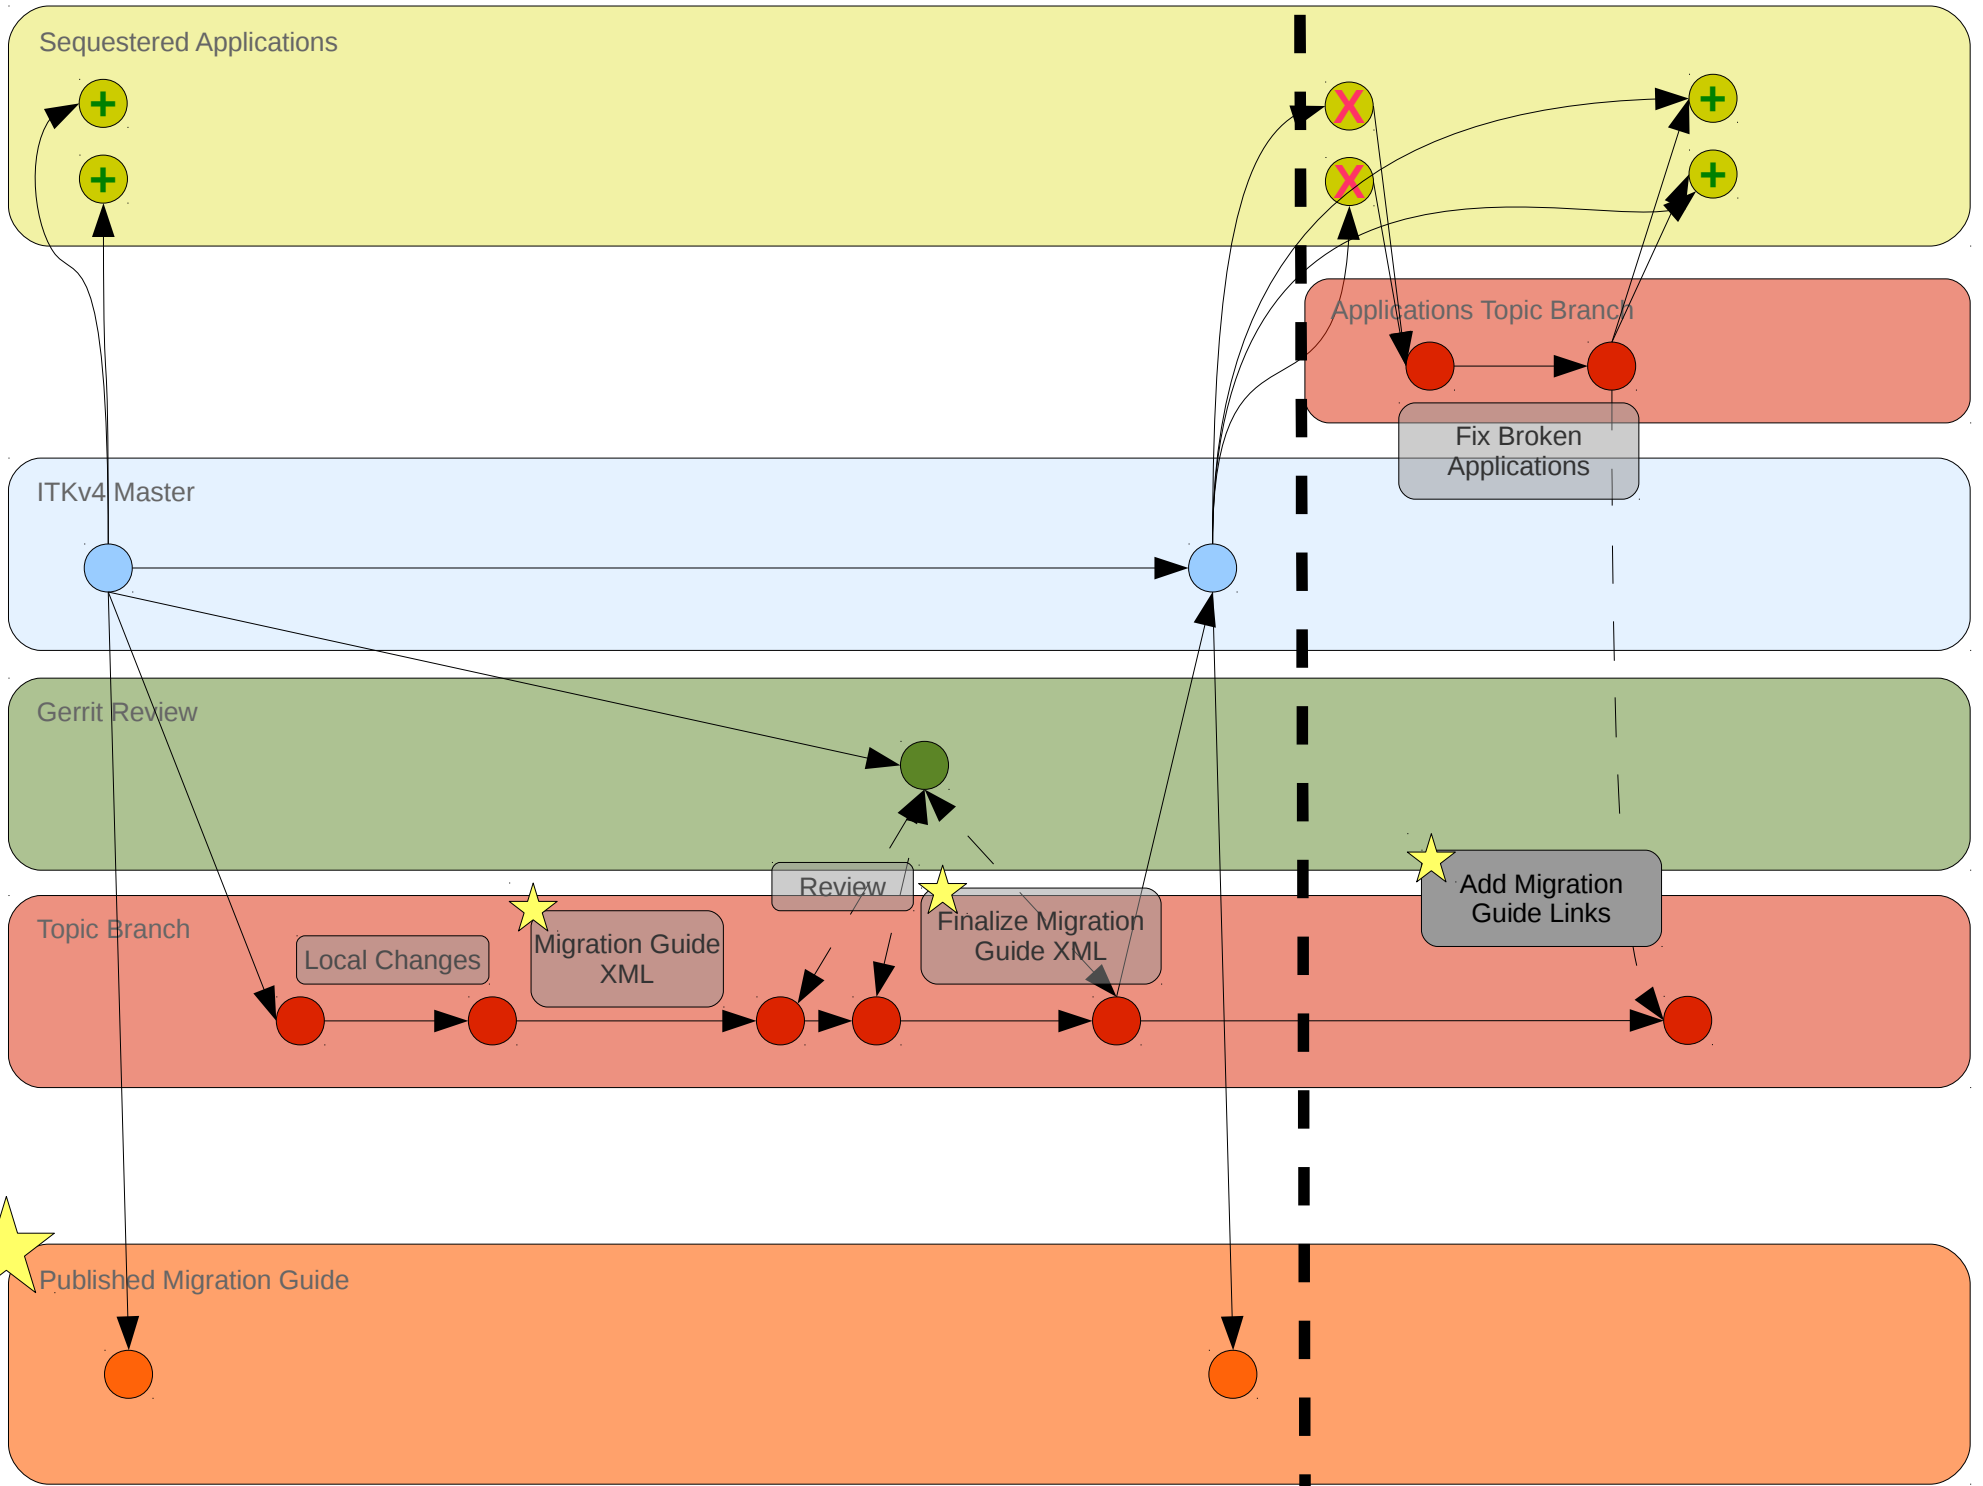

Sequestered Applications

ITKv4 Master

Gerrit Review

Published Migration Guide

DAY 1

DAY 1

DAY 2

DAY 1

DAY 2

DAY 1

DAY 2

DAY 1

DAY 2

DAY 1

DAY 2