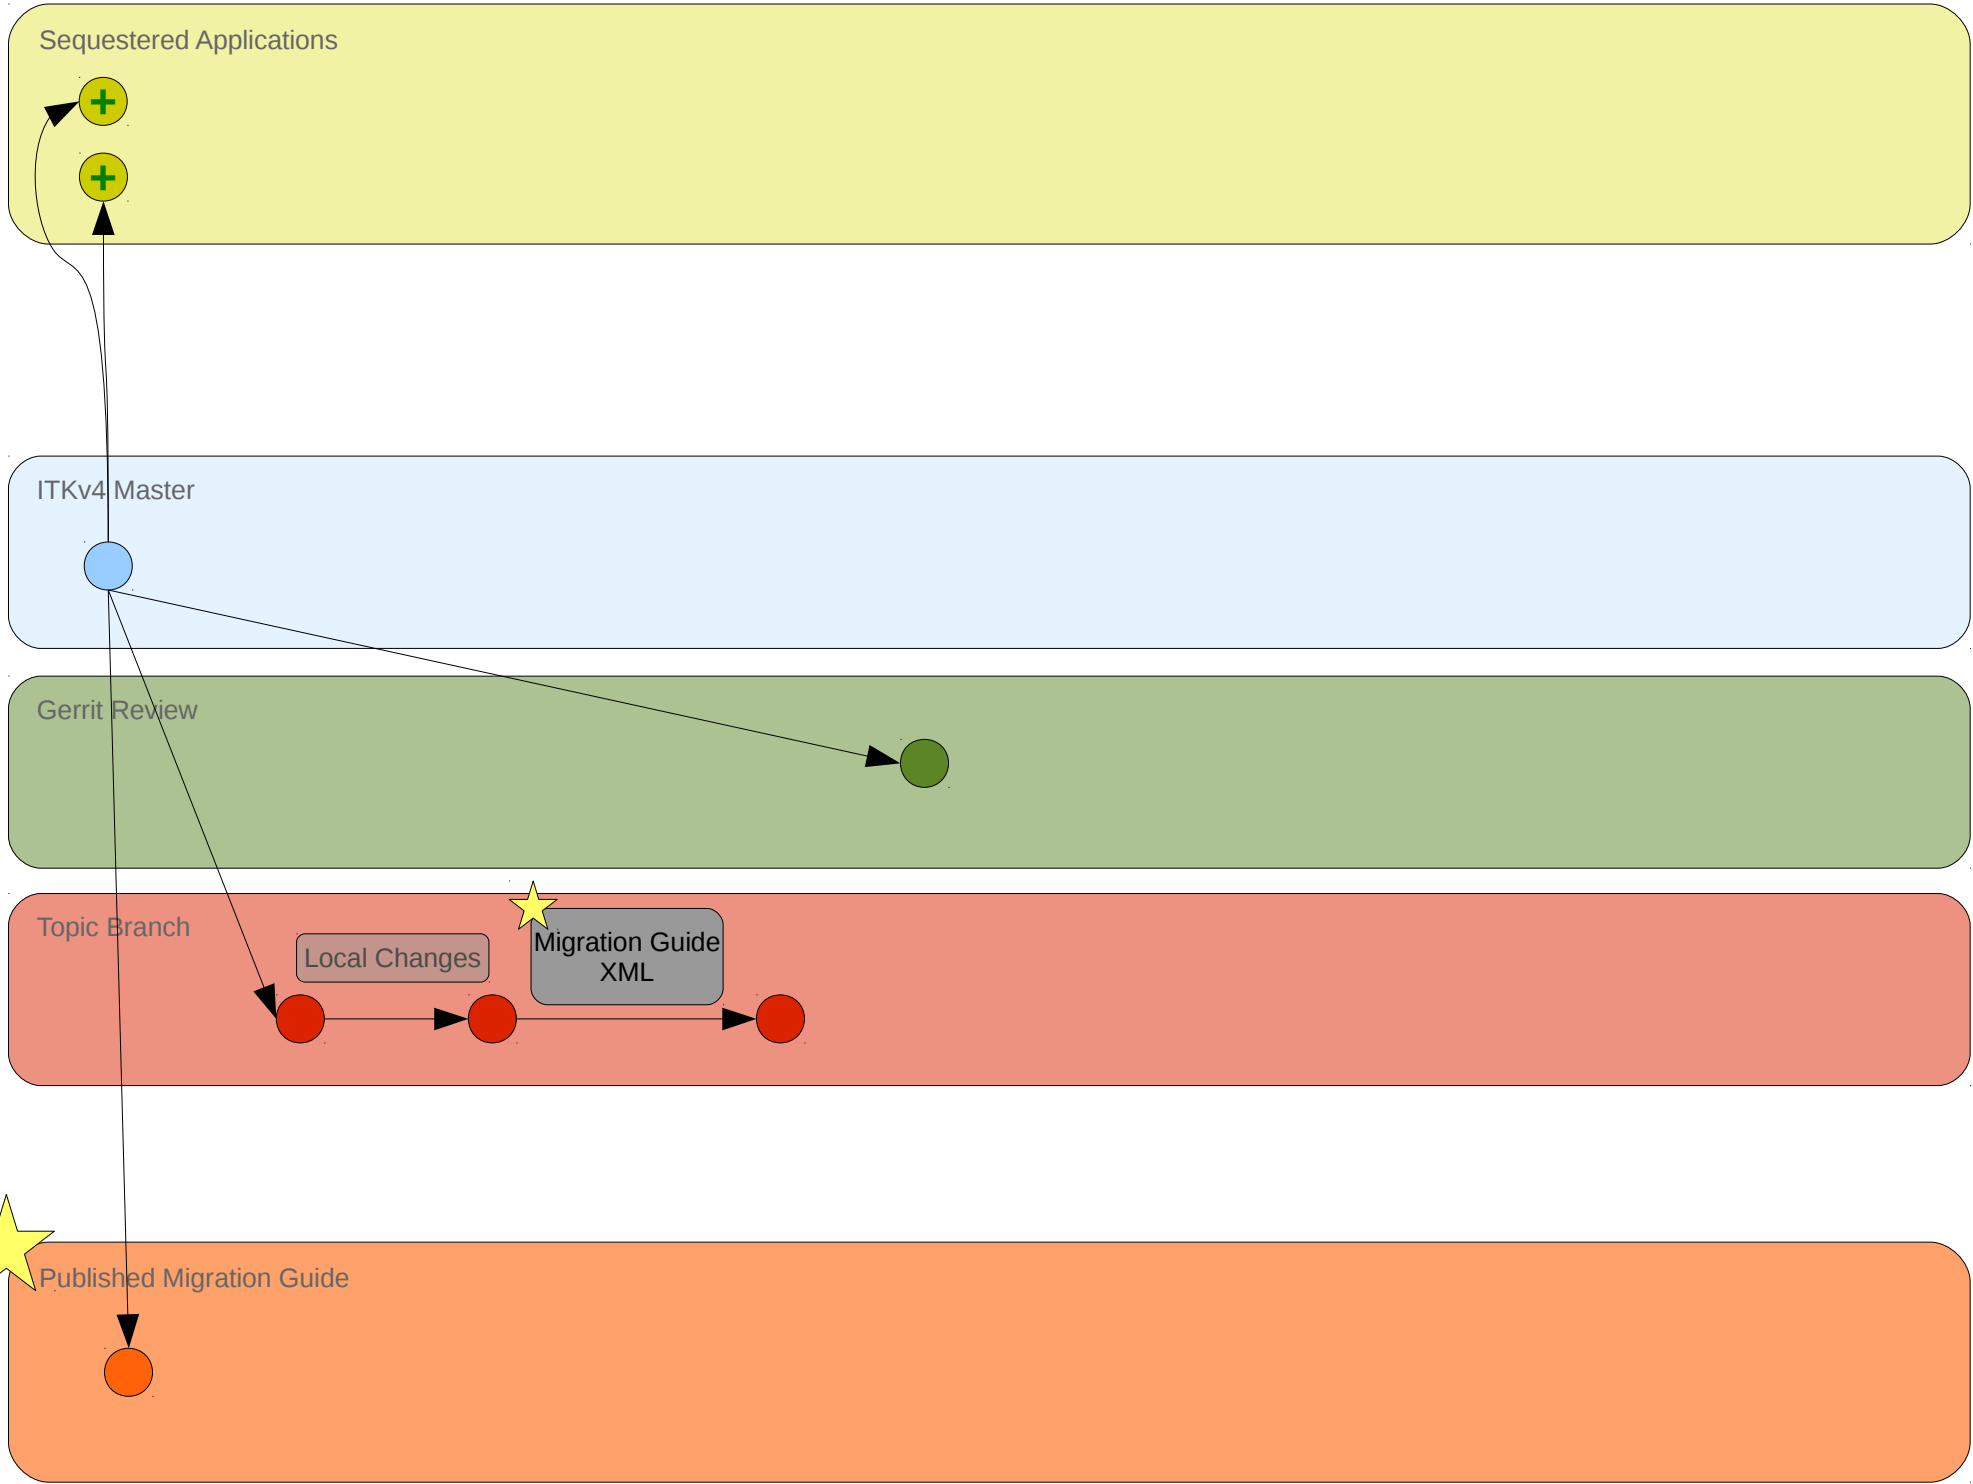

Sequestered Applications

ITKv4 Master

Gerrit Review

Published Migration Guide

DAY 1

DAY 1

DAY 2

DAY 1

DAY 2

DAY 1

DAY 2

DAY 1

DAY 2

DAY 1

DAY 2