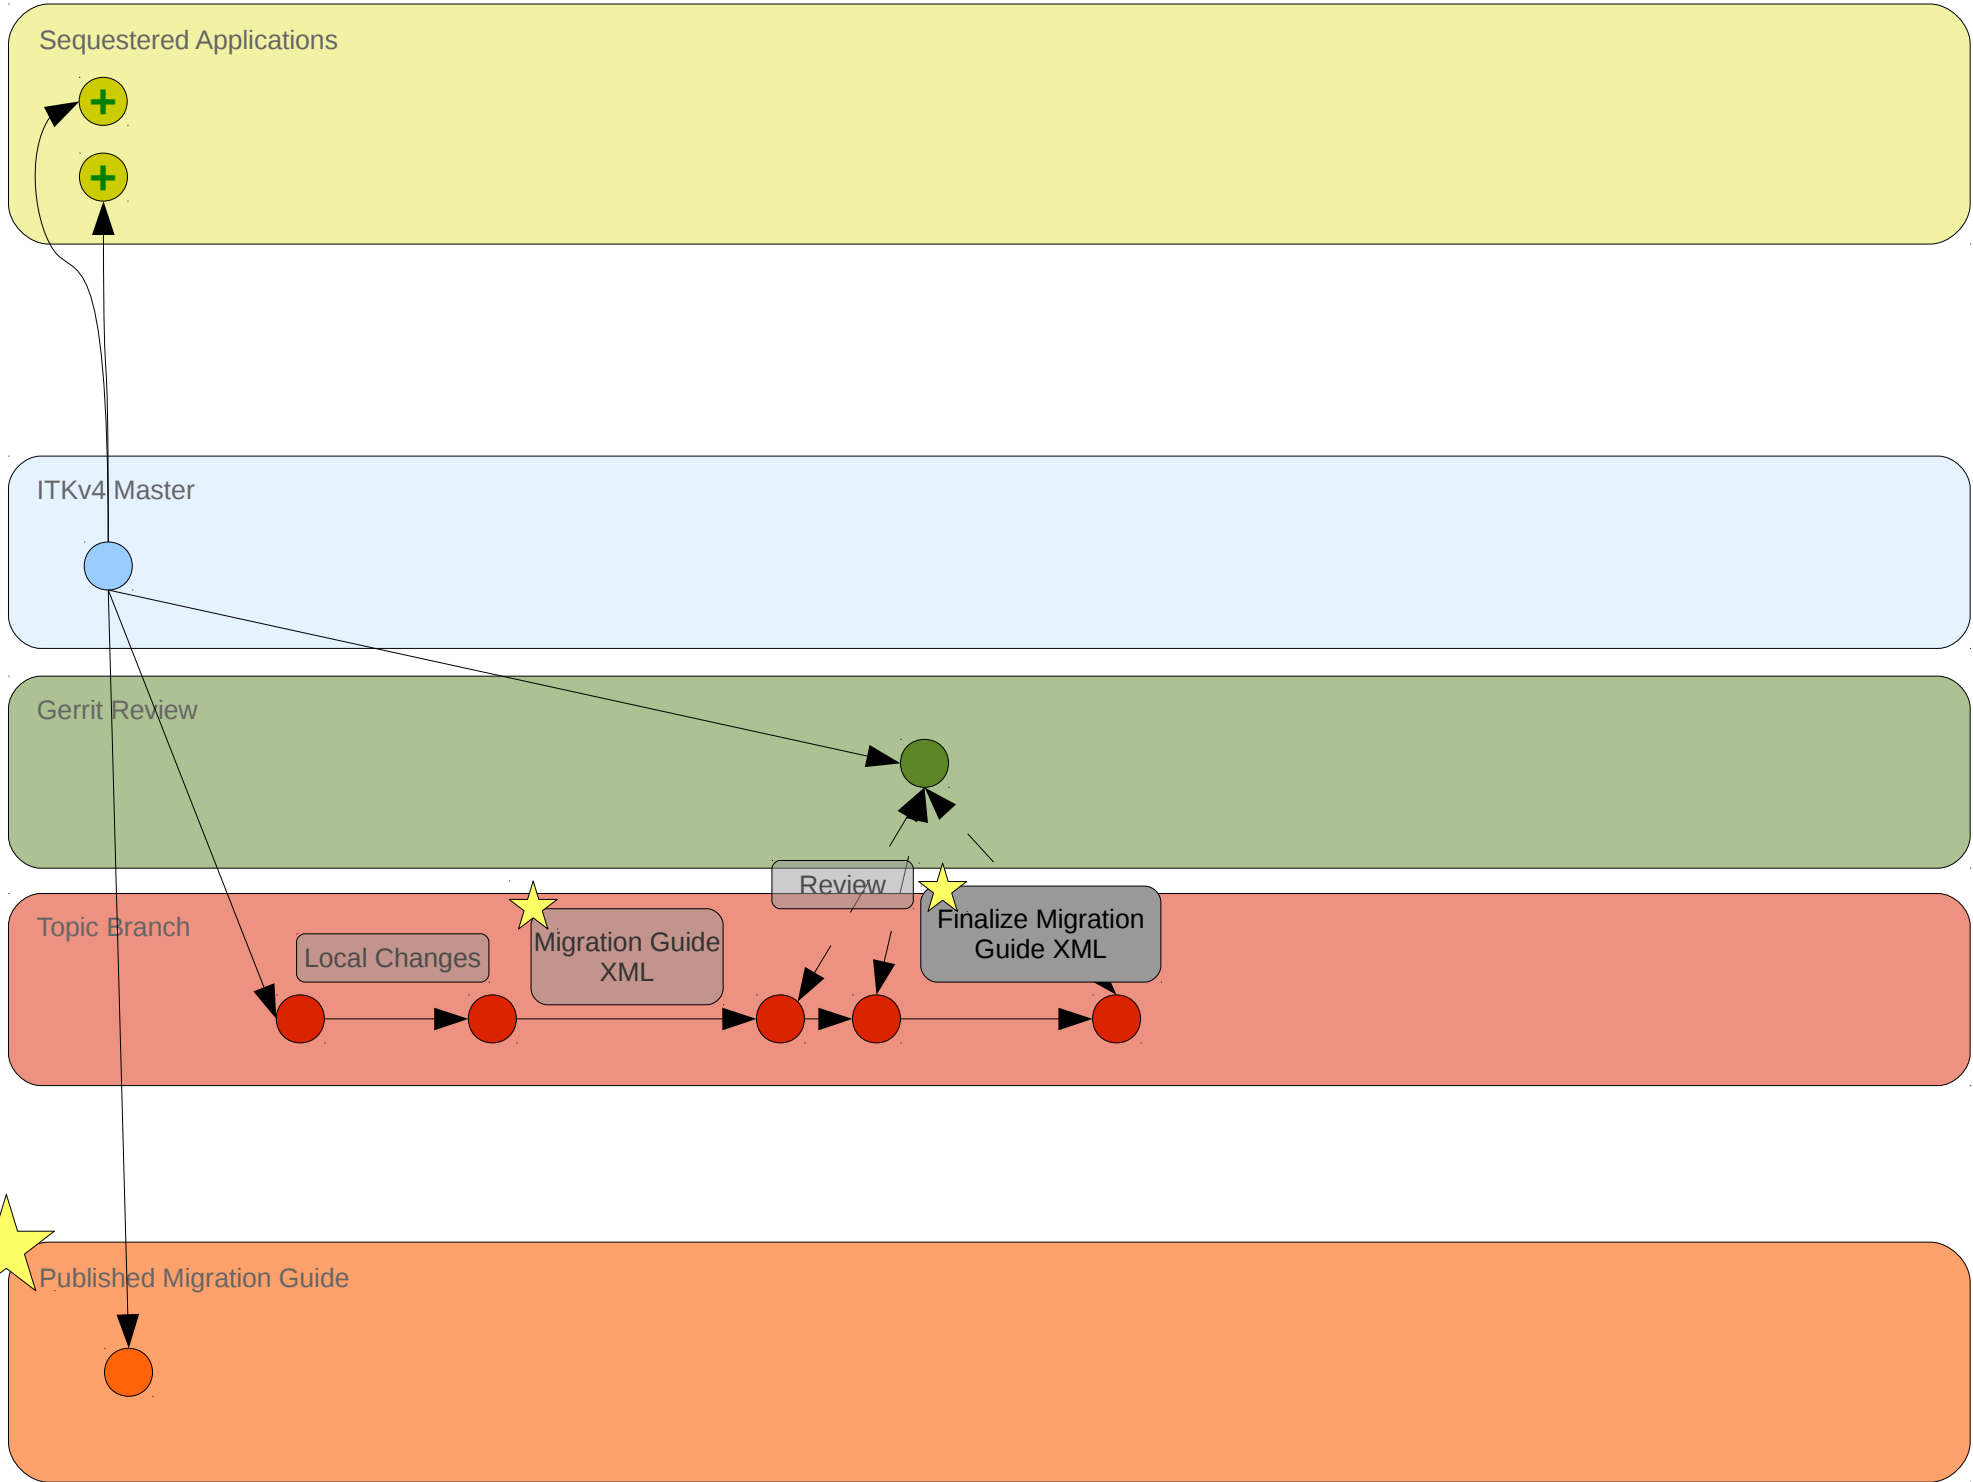

Sequestered Applications

ITKv4 Master

Gerrit Review

Published Migration Guide

DAY 1

DAY 1

DAY 2

DAY 1

DAY 2

DAY 1

DAY 2

DAY 1

DAY 2

DAY 1

DAY 2