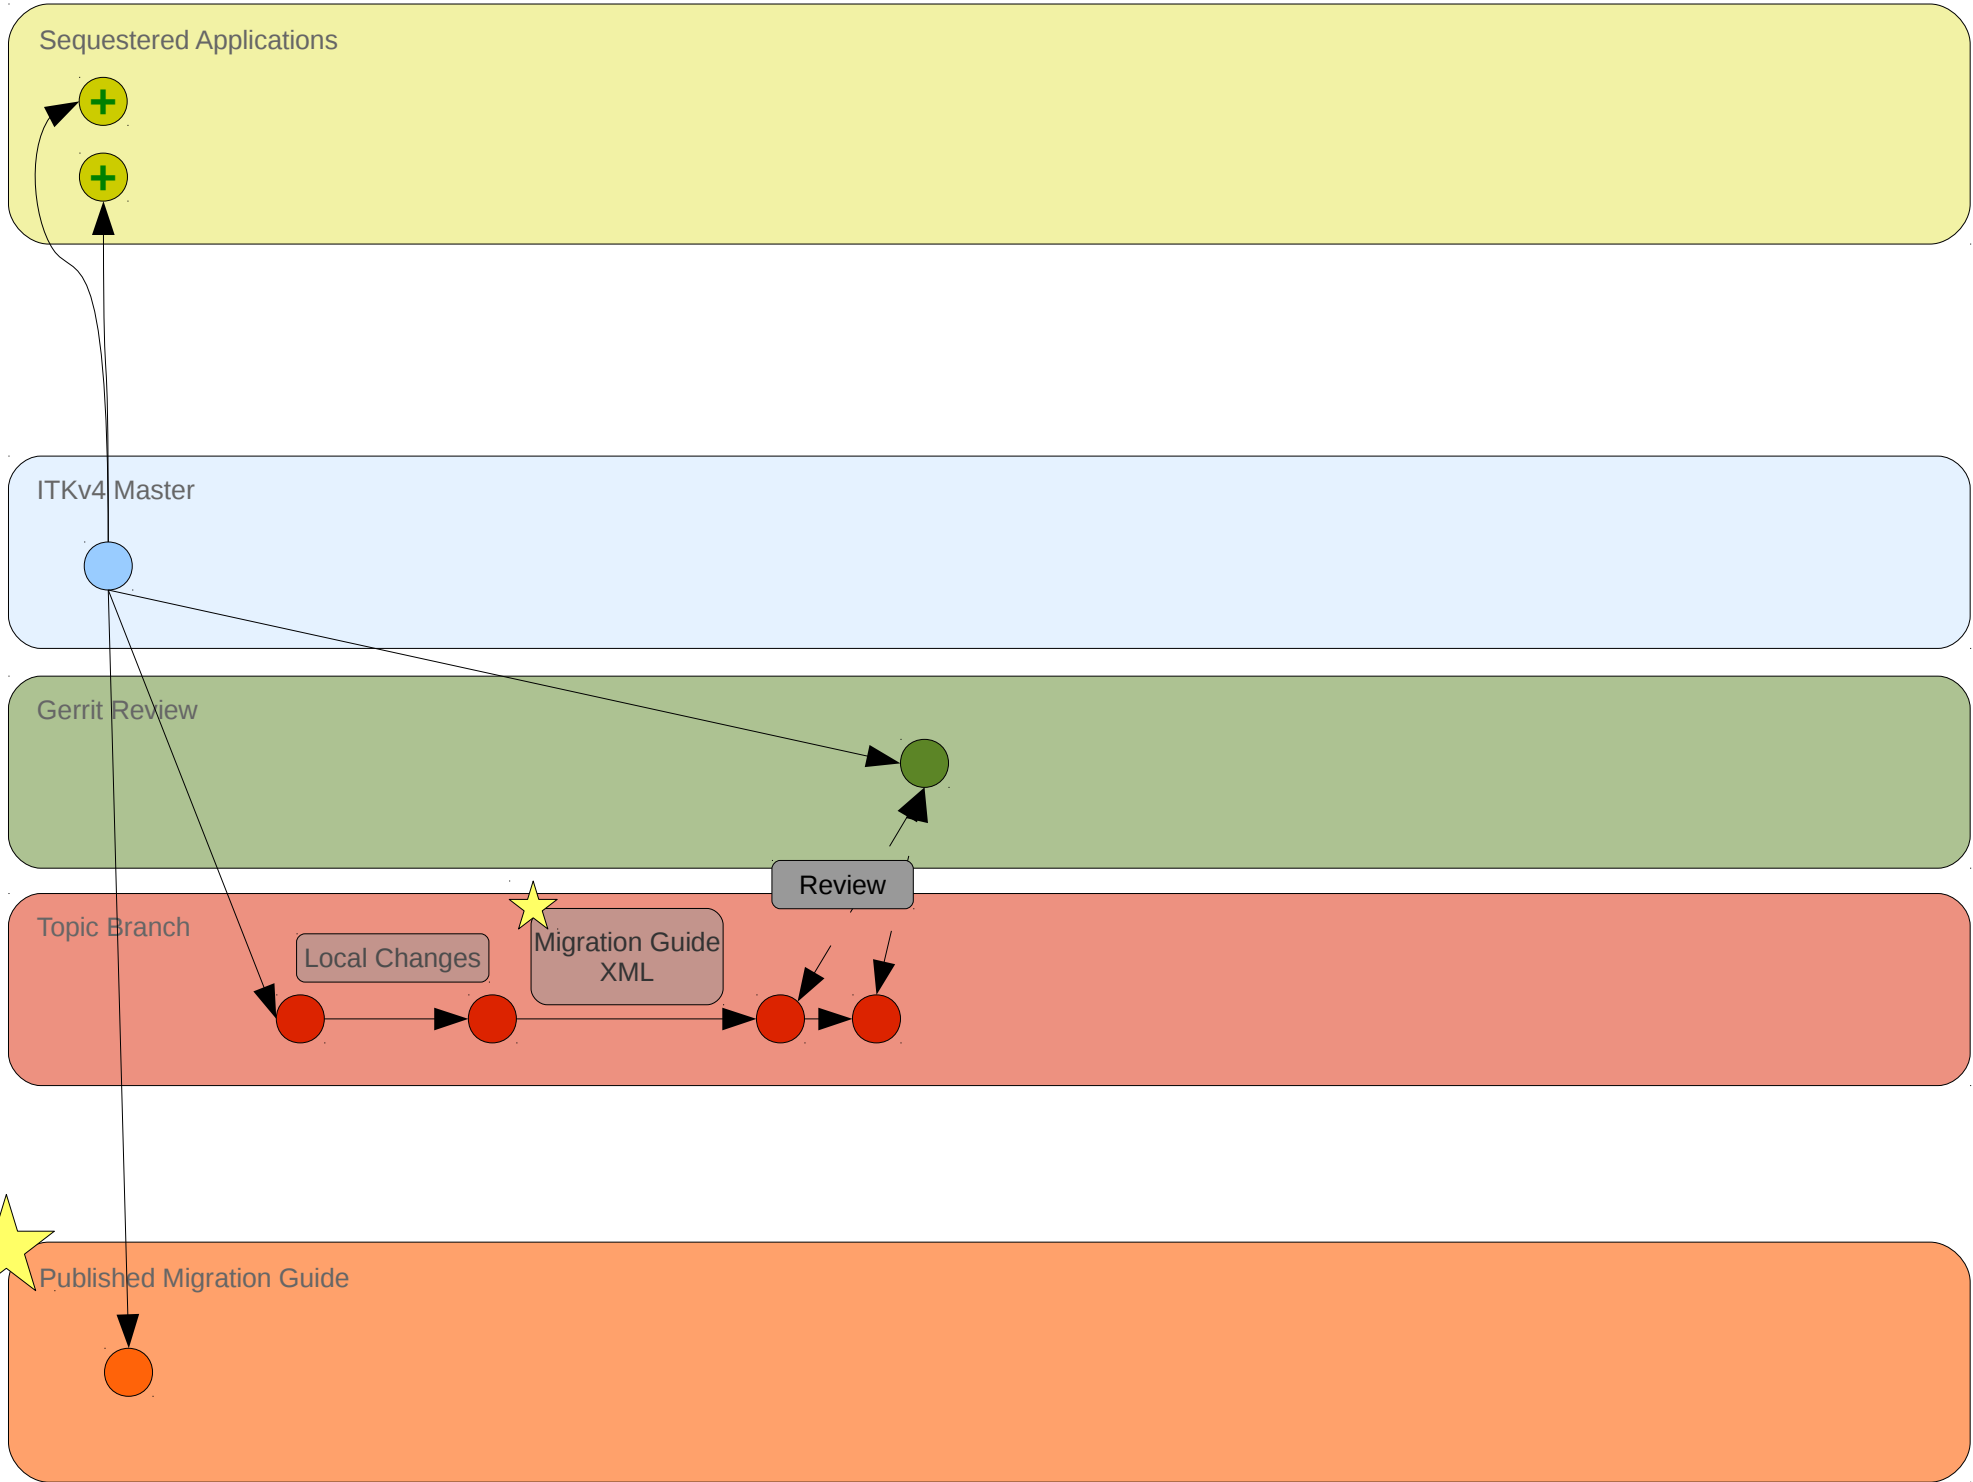

Sequestered Applications

ITKv4 Master

Gerrit Review

Published Migration Guide

DAY 1

DAY 1

DAY 2

DAY 1

DAY 2

DAY 1

DAY 2

DAY 1

DAY 2

DAY 1

DAY 2