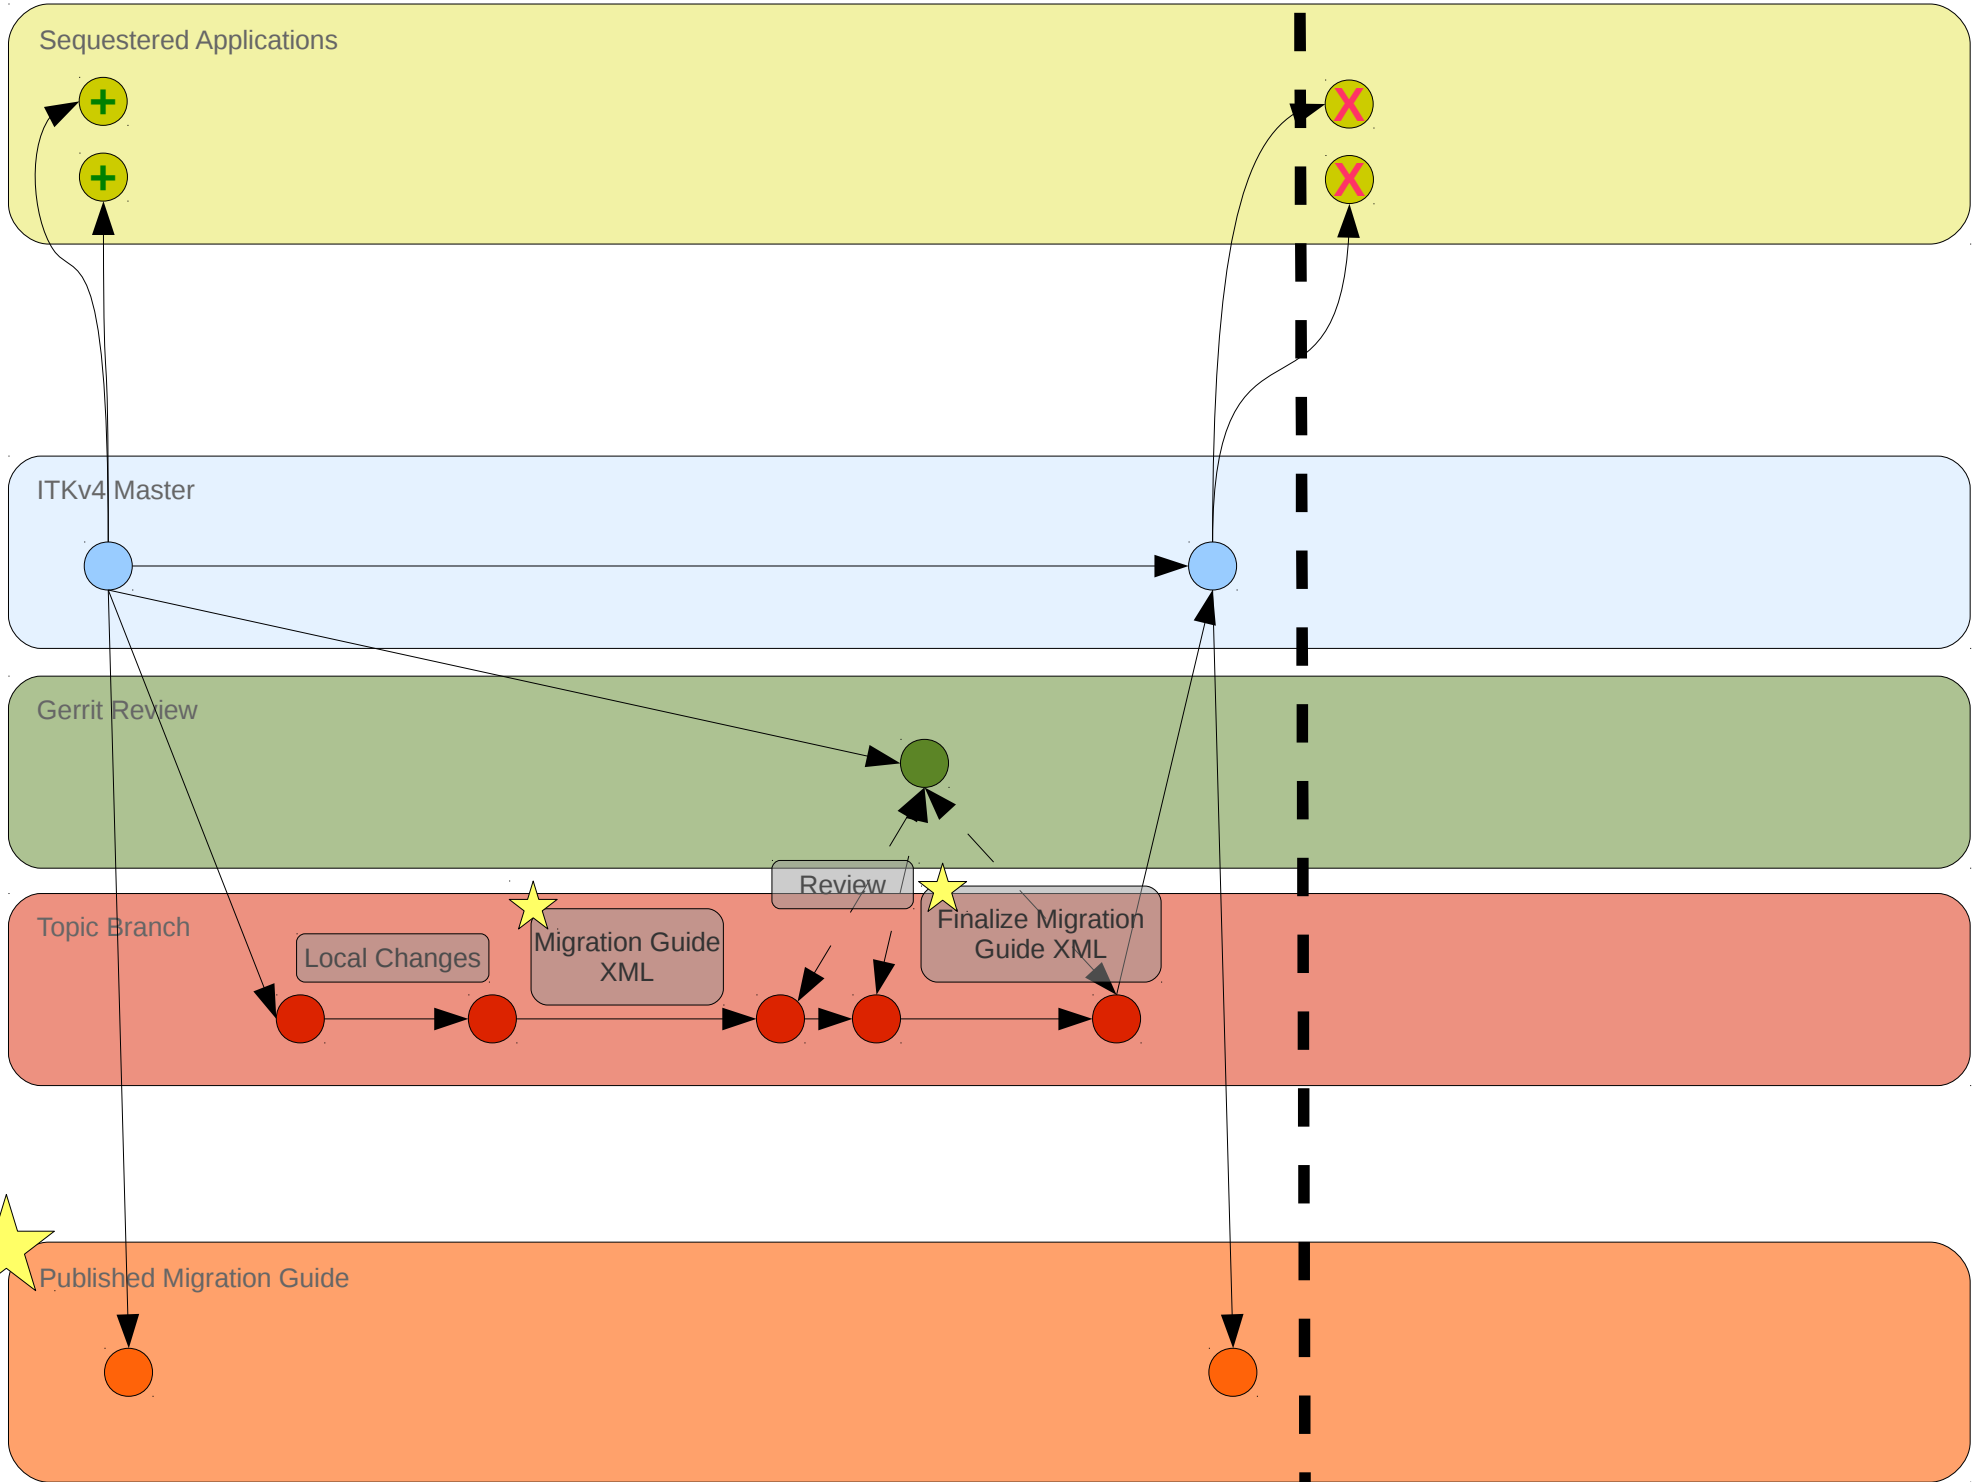

Sequestered Applications

ITKv4 Master

Gerrit Review

Published Migration Guide

DAY 1

DAY 1

DAY 2

DAY 1

DAY 2

DAY 1

DAY 2

DAY 1

DAY 2

DAY 1

DAY 2