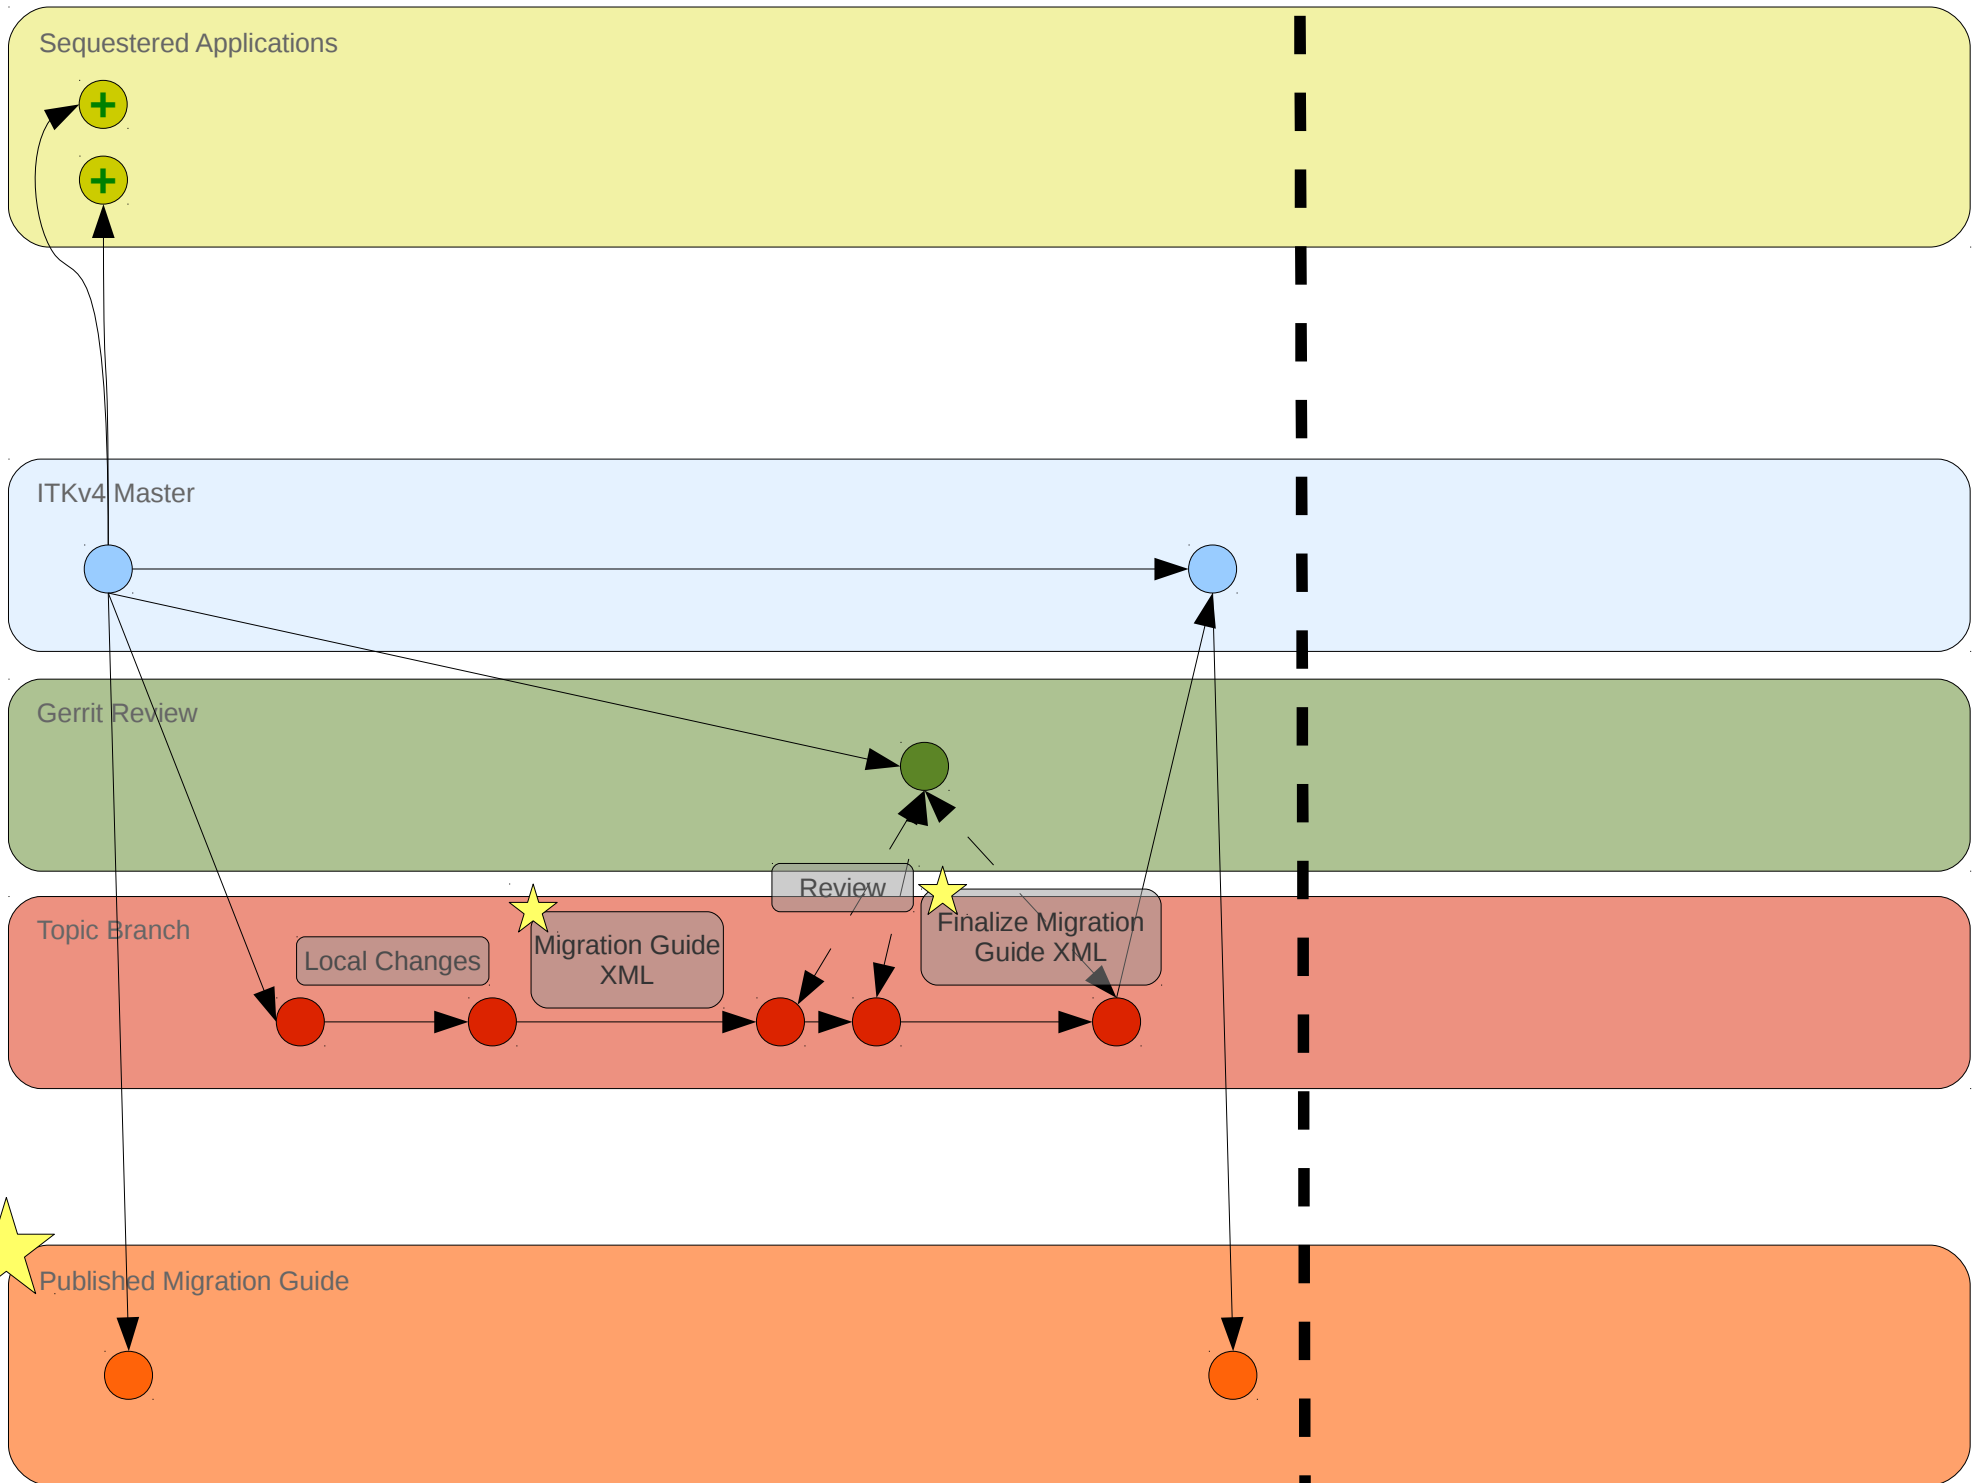

Sequestered Applications

ITKv4 Master

Gerrit Review

Published Migration Guide

DAY 1

DAY 1

DAY 2

DAY 1

DAY 2

DAY 1

DAY 2

DAY 1

DAY 2

DAY 1

DAY 2